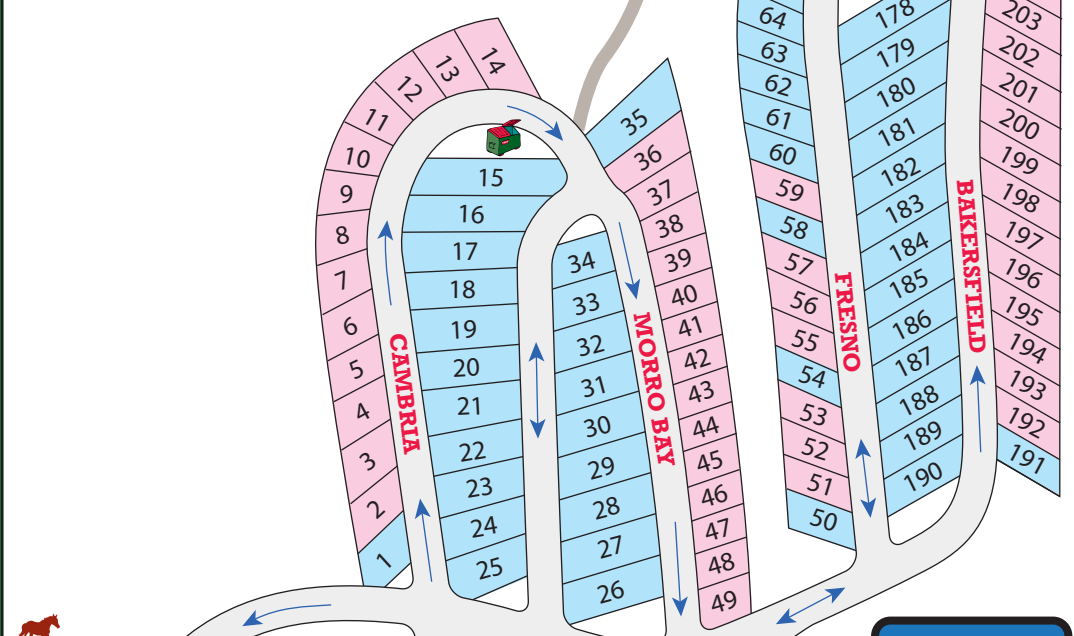

LEGEND

	Deluxe Site		Parking
	Standard Site		Laundry
	Restrooms		Trash
	Showers		Stairs

ENTRANCE

REGISTRATION PARKING

CLUB HOUSE
OFFICE
STORE
GAME ROOM

LIVERY STABLE

CHECK-OUT TIME
11:00 AM

SPEED LIMIT
10
MPH

CALL 911
EMERGENCY